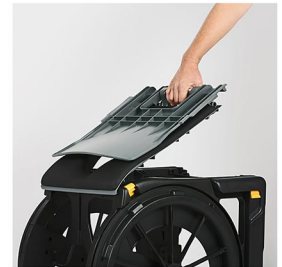

Weight

11.6 KG (WITHOUT CUSHION)

THREE EASY WAYS TO ORDER

☐ Shop online at DearJane.com.au

☐ Fill out the order form and:
Email: info@djmed.com.au
Or Fax: (02) 4744 2420

☐ Call our wonderful, helpful staff
(02) 8317 5097
Please have your credit card ready

NAME: _____			NAME ON THE CARD: _____		
ADDRESS: _____			CREDIT CARD NUMBER: _____		
CITY: _____	STATE: _____	POSTCODE: _____	EXPIRATION: _____	CVV: _____	
PHONE: ( ) _____	EMAIL: _____		SIGNATURE: _____		

ITEM NUMBER	ITEM DESCRIPTION, SIZE OR COLOUR	QUANTITY	UNIT PRICE	TOTAL PRICE

All prices are GST inclusive. Flat rate courier delivery to anywhere in Australia for orders under 15kg. Additional freight charge may apply for bulky goods.

PACKING & DELIVERY **$ 29.95**