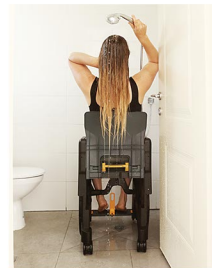

Weight

11.6 KG (WITHOUT CUSHION)

THREE EASY WAYS TO ORDER

☐ Shop online at DearJane.com.au

☐ Fill out the order form and:
Email: info@djmed.com.au
Or Fax: (02) 4744 2420

☐ Call our wonderful, helpful staff
(02) 8317 5097
Please have your credit card ready

NAME: _____			NAME ON THE CARD: _____		
ADDRESS: _____			CREDIT CARD NUMBER: _____		
CITY: _____	STATE: _____	POSTCODE: _____	EXPIRATION: _____	CVV: _____	
PHONE: ( ) _____	EMAIL: _____		SIGNATURE: _____		

ITEM NUMBER	ITEM DESCRIPTION, SIZE OR COLOUR	QUANTITY	UNIT PRICE	TOTAL PRICE

All prices are GST inclusive. Flat rate courier delivery to anywhere in Australia for orders under 15kg. Additional freight charge may apply for bulky goods.

PACKING & DELIVERY **$ 29.95**