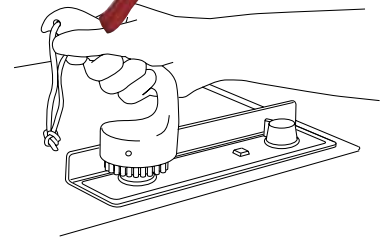

Uni universal turner opens and turns small handles which can be difficult to manoeuvre.

Uni universal turner

Uni universal turner makes small, day-to-day tasks easier, such as turning on taps, opening/locking doors or switching on the cooker, dishwasher or washing machine. Uni has a comfortable angled handle which allows the user to grip with both hands. The hexagonal pegs provide a good grip thanks to the large gripping area.