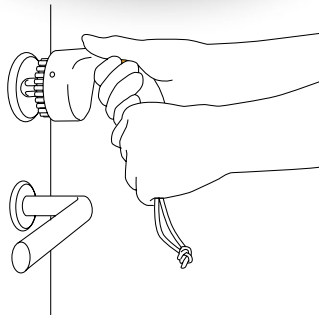

Uni universal turner opens and turns small handles which can be difficult to manoeuvre.

Uni universal turner

Uni universal turner makes small, day-to-day tasks easier, such as turning on taps, opening/locking doors or switching on the cooker, dishwasher or washing machine. Uni has a comfortable angled handle which allows the user to grip with both hands. The hexagonal pegs provide a good grip thanks to the large gripping area.