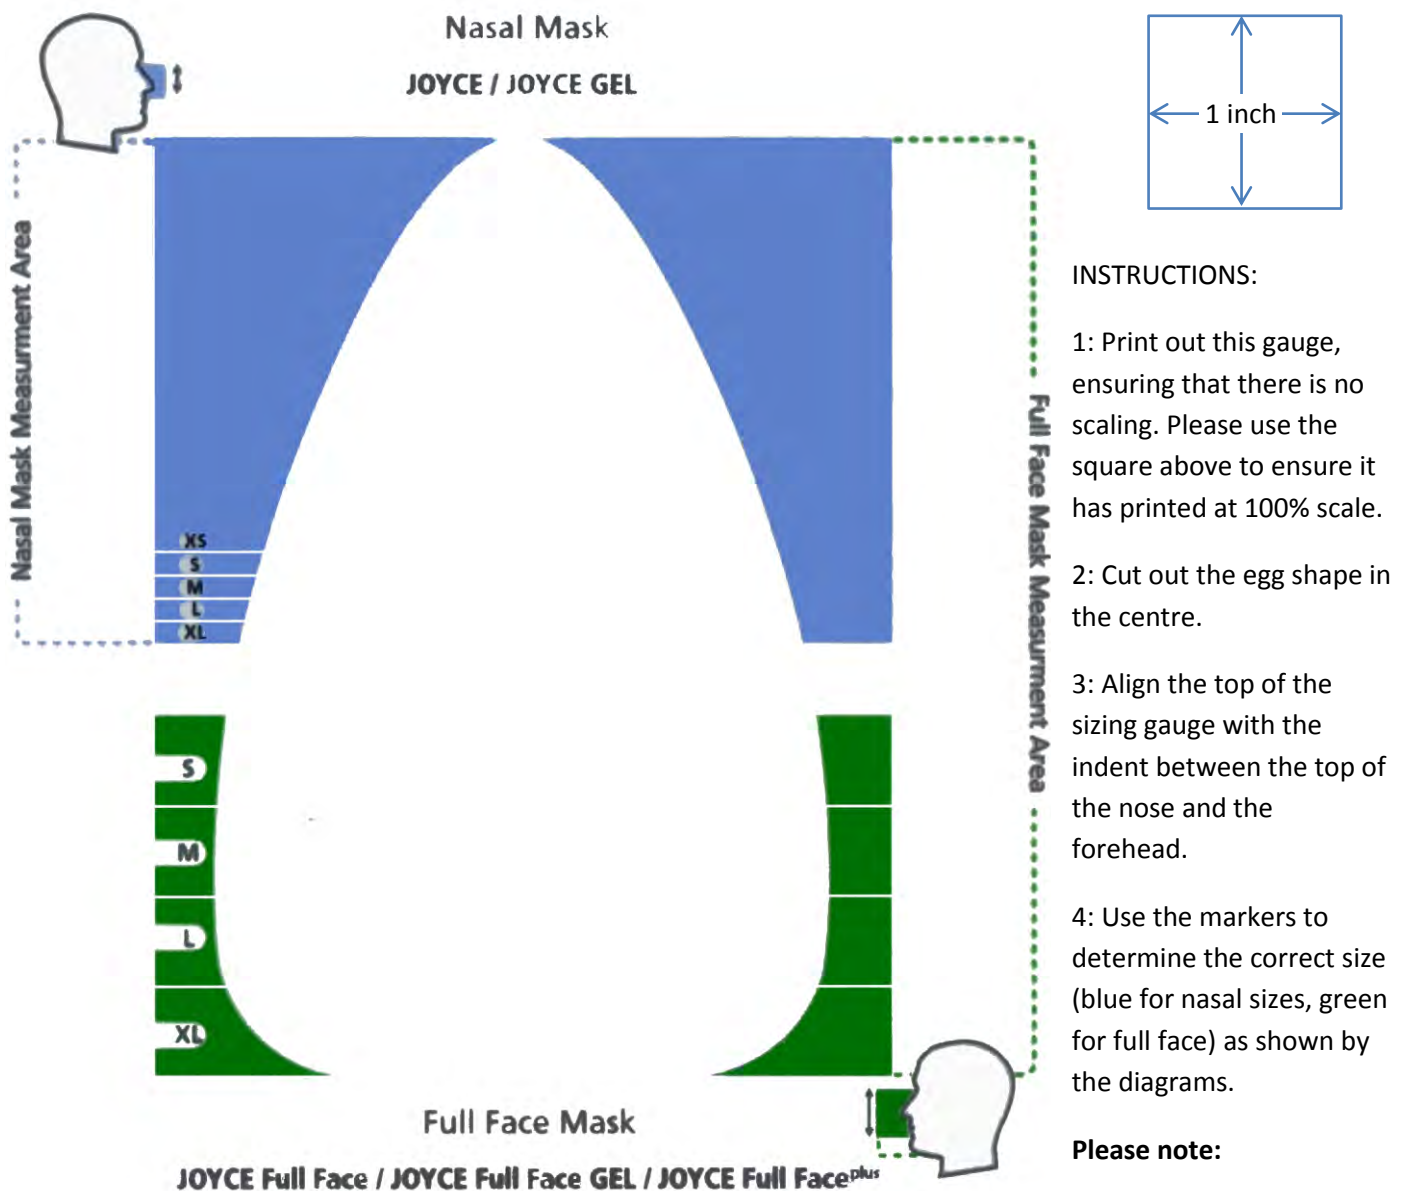

Joyce Masks Sizing Gauge

WEINMANN
medical technology

DJMed